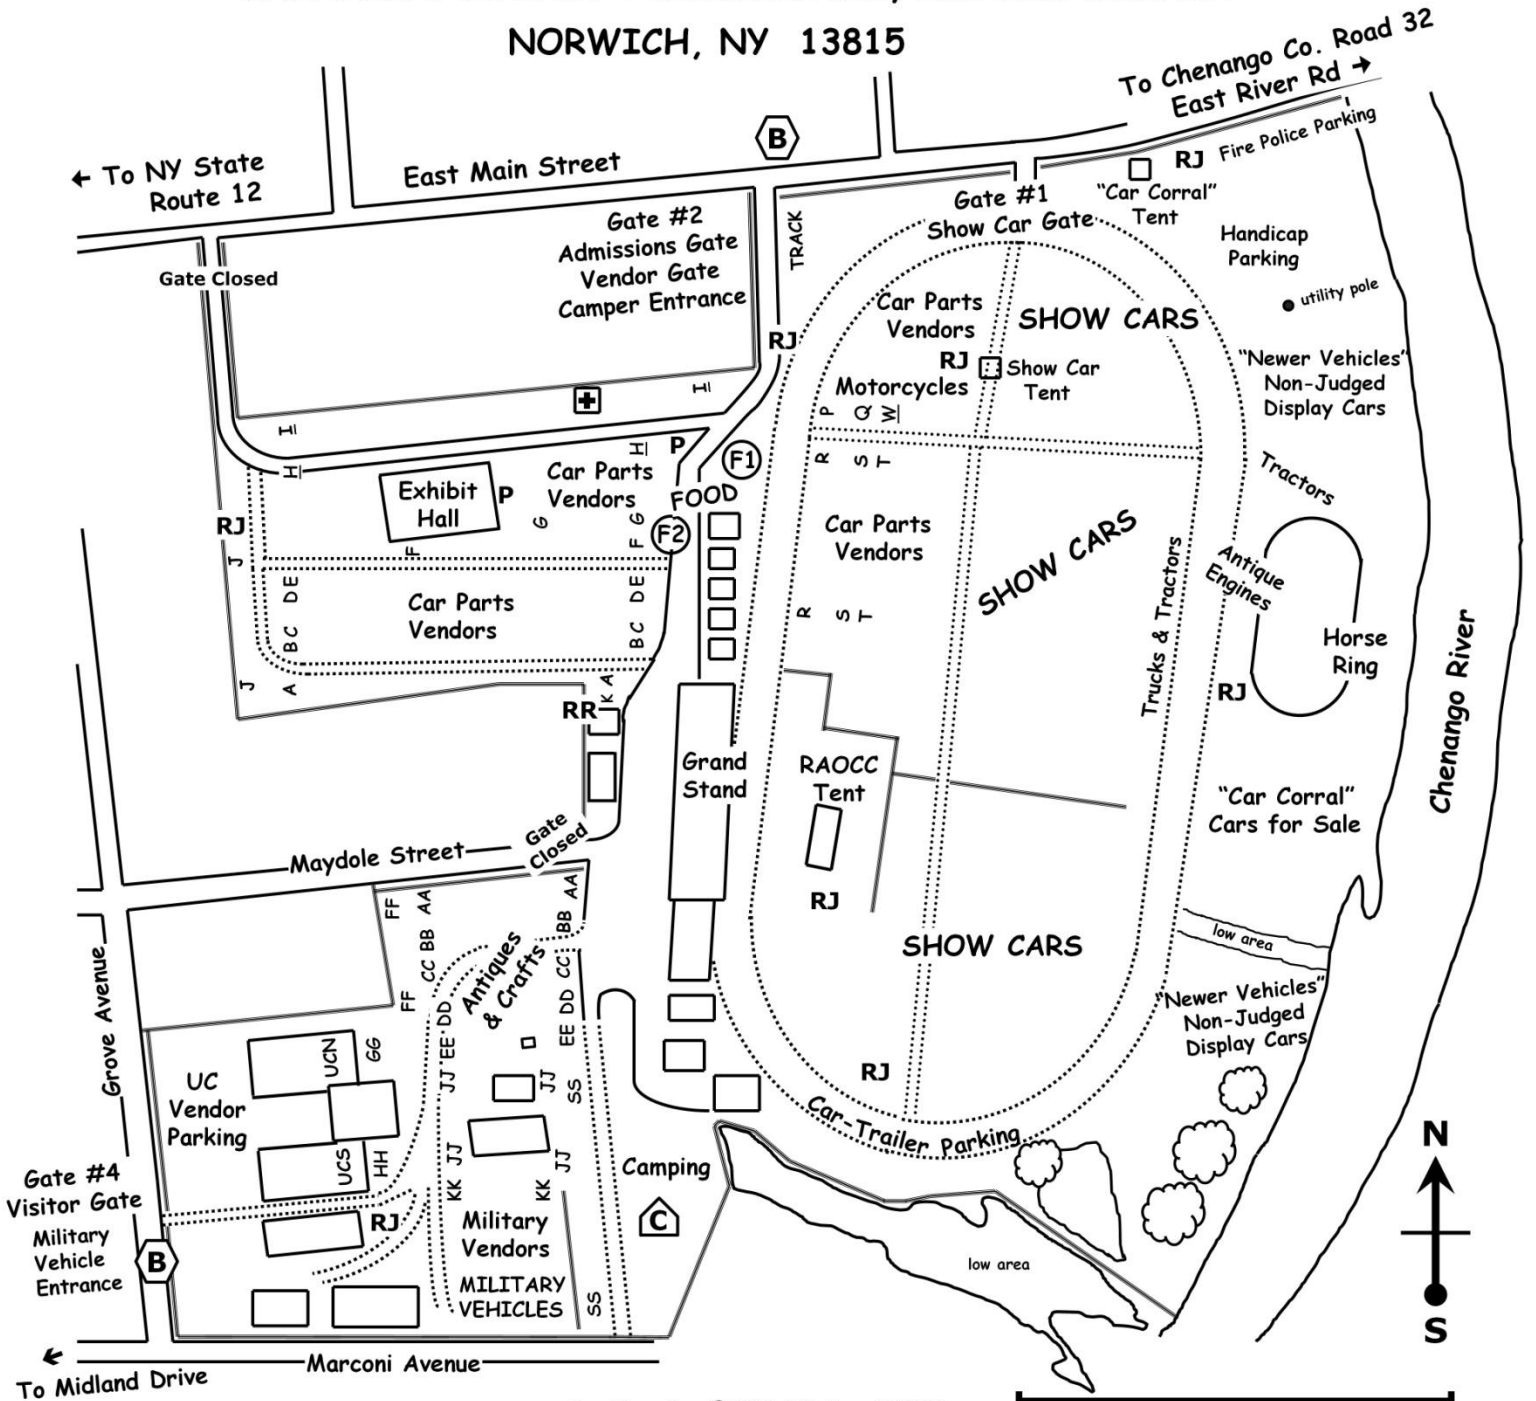

ROLLING ANTIQUER'S OLD CAR CLUB SHOW MAP

CHENANGO COUNTY FAIRGROUNDS, 168 East Main St.

NORWICH, NY 13815

Car Show Map ©2023 GSlubey, RAOCC
 Data ©2006 Navteq, TeleAtlas;
 Source map ©2006 Yahoo! Inc.

VISITOR PARKING

Limited Handicap Parking on the Chenango County Fairgrounds.

Main Visitor Parking within walking distance from Midland Drive at the West Lot, Norwich High School.

Shuttle bus runs between Midland Drive (Norwich HS), Grove Ave. (Gate #4), and East Main St. (Gate #2)

FOOD & BEVERAGES

(F1) : North of Grand Stand
 Table & Tent Area
 White Concession Stand

(F2) : North of Grand Stand
 Food Truck Vendors

MAP LEGEND

- RJ Rent-A-John
- RR Rest Rooms
- ⊕ First Aid
- P Phone
- ⬡ Shuttle Bus Stops
- Ⓢ Camp Sites have electric & septic